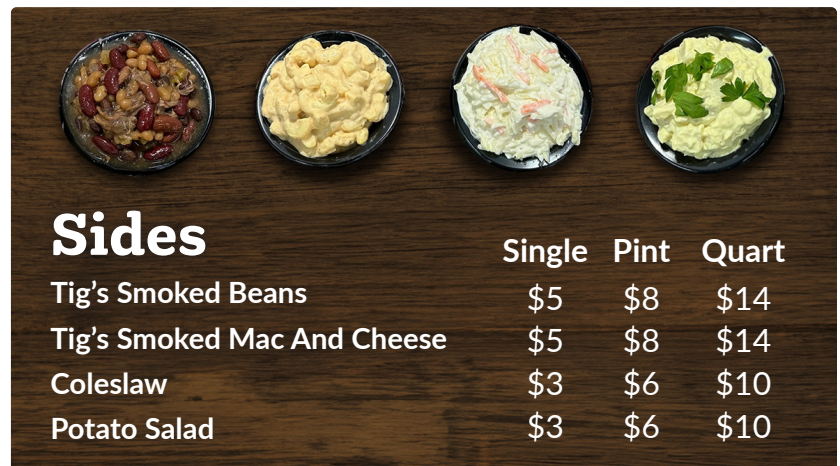

Package Two Serves 6-8 | \$65

Choice of 2-pounds of pulled pork, chicken, or 1-pound of each. Includes 8 buns and four one pint sides. Substitute smoked brisket | \$80
Substitute 1-pound for smoked brisket | \$72

Ribs Meal Package Serves 2-3 | \$40

One Rack Of Ribs Plus Your Choice Of Two 1-Pint Sides

Beverages

Mountain Dew

Coke

Root Beer

Sprite

Diet Coke

Water

All beverages \$1

Sides

Tig's Smoked Beans

Single Pint Quart

\$5 \$8 \$14

Tig's Smoked Mac And Cheese

\$5 \$8 \$14